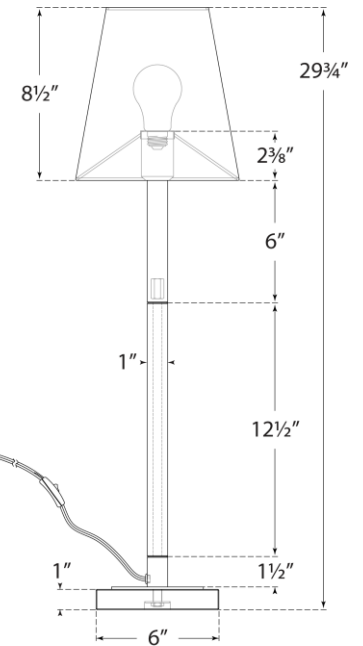

SPEC SHEET

Reagan Buffet Lamp

Item # CHA 8989AB/CG-L

Designer: Chapman & Myers

Height: 29.75"

Width: 8"

Base: 6" Square

Finishes: AB/CG, PN/CG

Shade Treatments: L

Shade Details: 5" x 8" x 8.5"

Socket: E26 Keyless w/ Line Switch

Wattage: 60 B

Top View

Front View