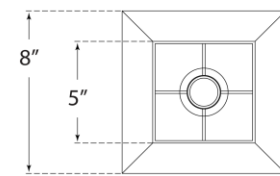

SPEC SHEET

Reagan Buffet Lamp

Item # CHA 8989AB/CG-L

Designer: Chapman & Myers

Height: 29.75"

Width: 8"

Base: 6" Square

Finishes: AB/CG, PN/CG

Shade Treatments: L

Shade Details: 5" x 8" x 8.5"

Socket: E26 Keyless w/ Line Switch

Wattage: 60 B

Top View

Front View